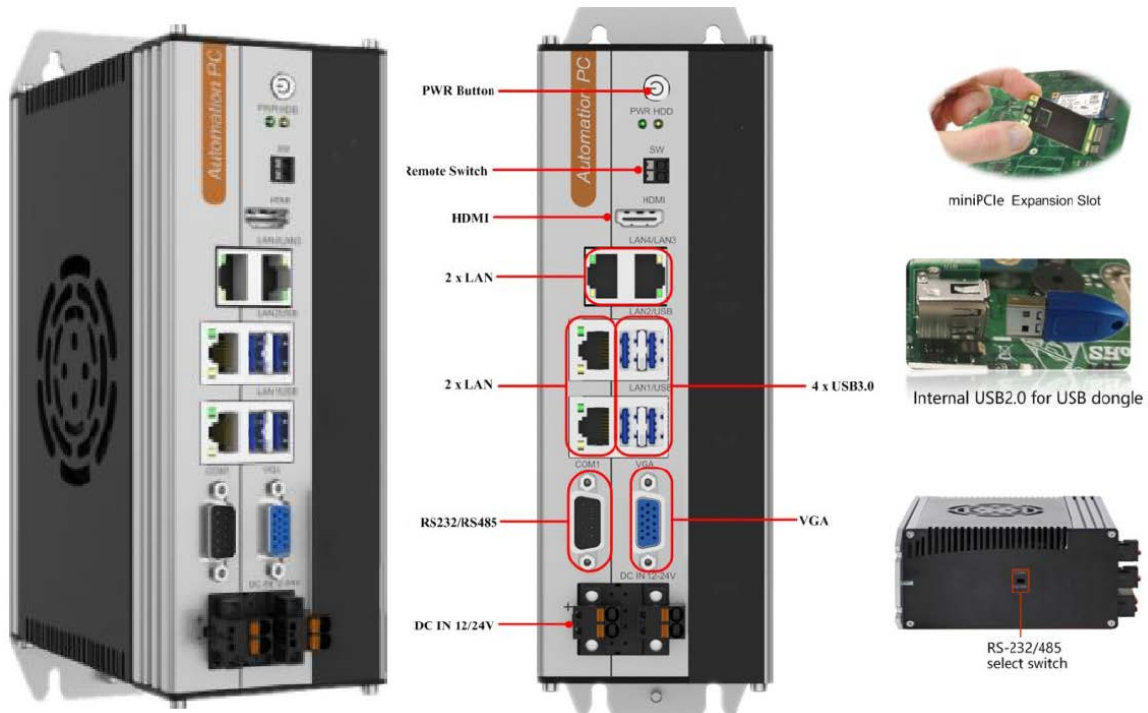

**Model:** APC-8123-4GL  
Automation Embedded PC with 8th Gen. Intel® Core™ i processor, 4 x GLAN, 1 x RS232/485, supporting Real-time OS ...

## Application:

Factory Automation; Processor Automation; Intelligent Traffic Control; Vision Inspection ...

Specification	
Product Model	APC-8123-4GL
Processor	Supports 6/7/8 <sup>th</sup> Gen. Intel® Core™ / Pentium® / Celeron® processors for LGA 1151 socket
Memory	2 x DDR4 SO-DIMM Socket up to 64GB
Storage	Space for 1 x 2.5" HDD/SSD and 1 x mSATA
LAN	4 x Intel® i210 / i211, Gigabit LAN Controller
USB port	4 x USB 2.0/3.0 and 1 x USB 2.0 (internally)
COM port	1 x RS232/485, RS-485 supporting auto flow control
Graphic	<ul style="list-style-type: none"> <li>1 x VGA Port Supports the highest resolution 1920X1200 @60Hz</li> <li>1 x HDMI port Supports the highest resolution 4096x2304 @24Hz, 3840x2160 @60Hz</li> </ul>
Expansive interface	1 x full size Mini PCI-E slot with SIM holder for WIFI, 3/4/5G module
I/O port	4 x RJ45; 4 x USB 2.0/3.0; 1 x VGA; 1 x HDMI; 1 x RS232/RS485; 1 x Power Switch; 2 x DC input
Power Supply	12 - 24VDC (Redundant input)
Construction	Heavy duty steel and aluminum
Watchdog Timer	1 - 255 second programmable
Supporting OS	Windows 10; Linux; Real-time operating system (RTOS) such as VxWorks, INtime...
Environment	Operating temperature: -20 °C to 60 °C Storage temperature: -40 °C to 80 °C Storage humidity: 10% to 90% non-condensing Vibration: 17 to 500HZ 1G PTP; Shock: 1G /peak ( 11m sec)

Safety	CE/FCC/Rohs
Dimension W x H x D ( mm )	200 x 155 x 75

## Ordering Information

APC-8123-4GL	Automation PC with 4 x GLAN
Optional - Intel Processor	Refer to "Processor List"
Optional - Adapter	110-240VAC to 12 VDC 120 watt Power adapter
Optional - RAM	8 to 64GB DDR4 SO-DIMM RAM
Optional - SSD / HDD	128 GB to 2 TB SSD / HDD
Optional - OS	Windows 10 Professional or IoT Enterprise